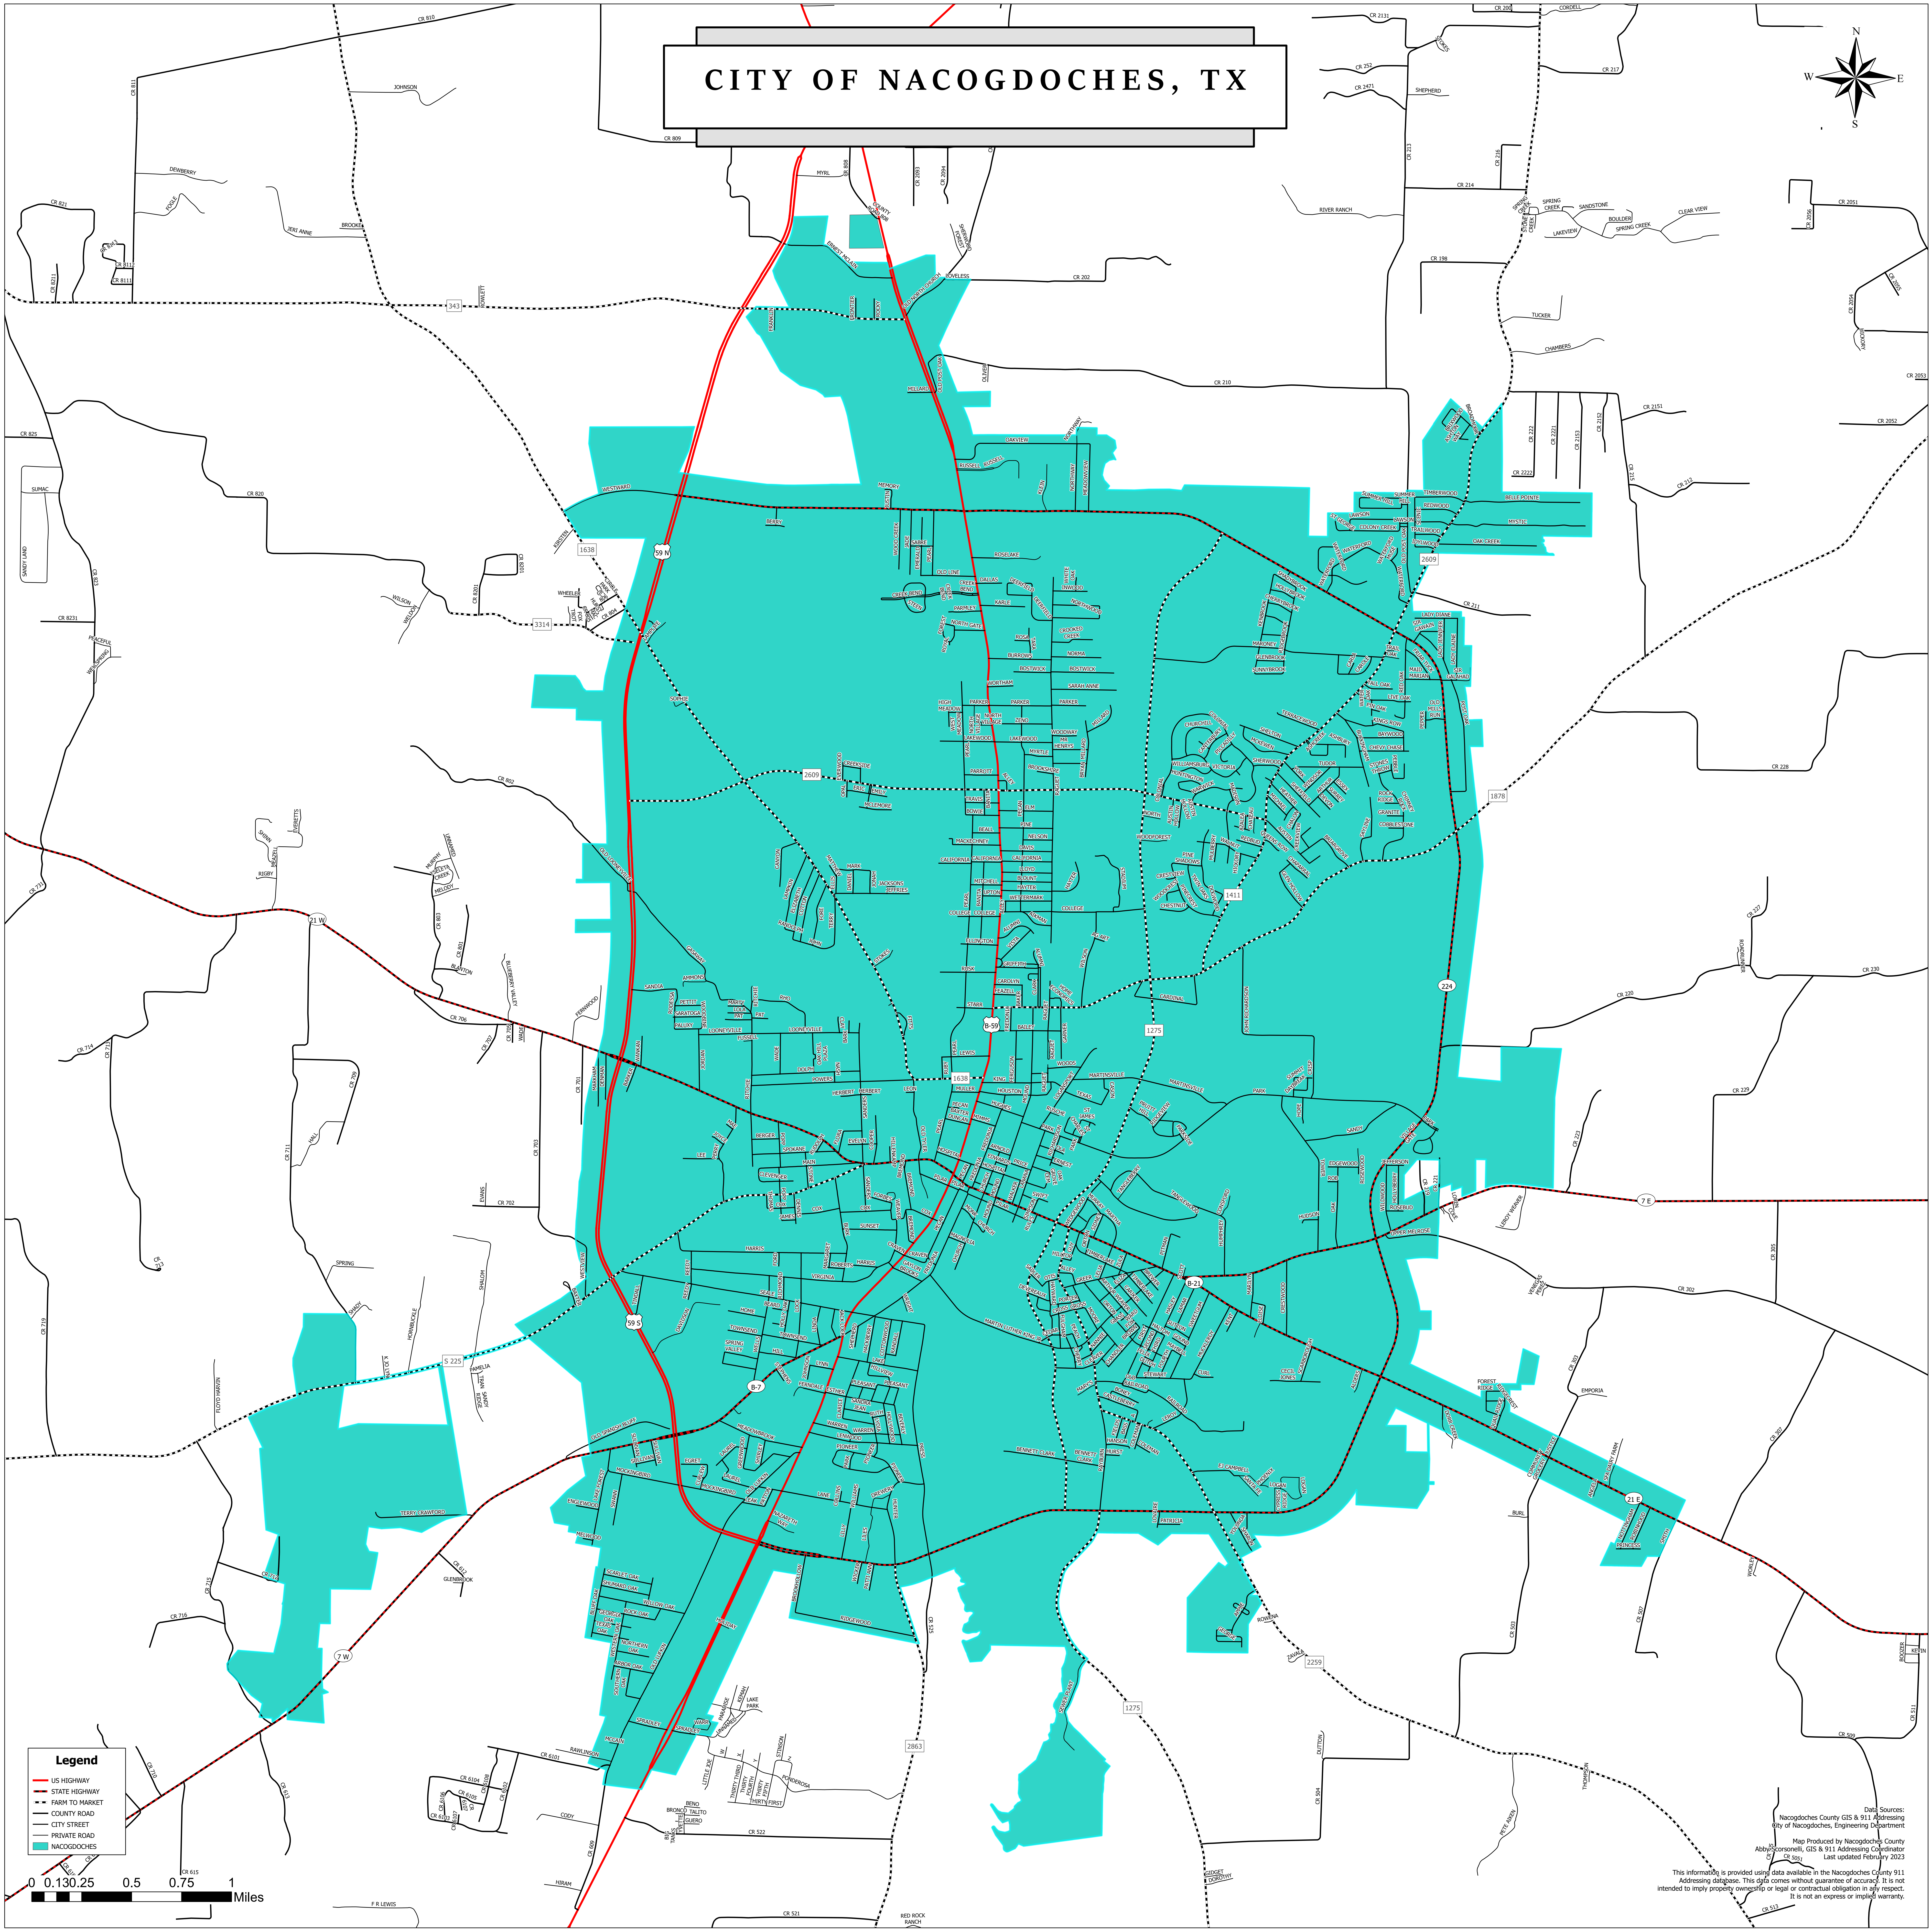

CITY OF NACOGDOCHES, TX

Legend

- US HIGHWAY
- STATE HIGHWAY
- FARM TO MARKET
- COUNTY ROAD
- CITY STREET
- PRIVATE ROAD
- NACOGDOCHES

0 0.130.25 0.5 0.75 1 Miles